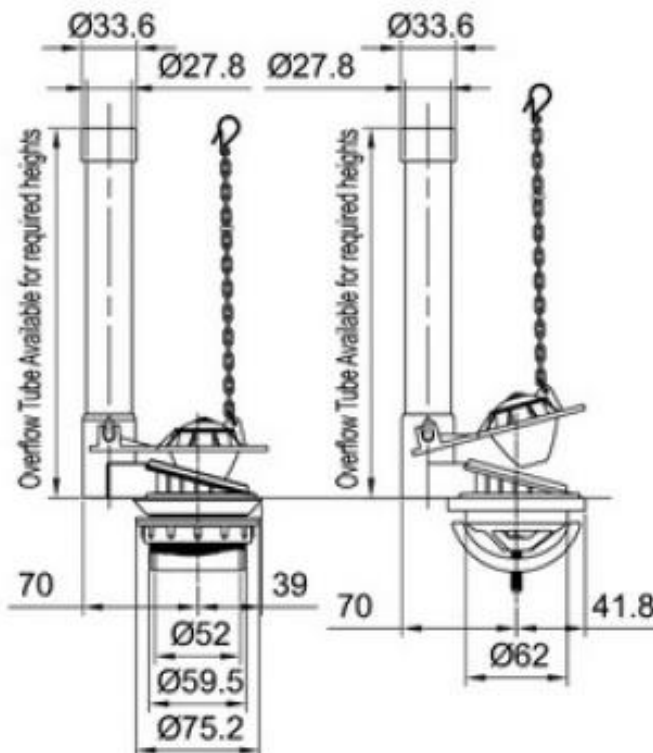

Brand : WDI, China
 Name : Single flush valve 2.4L 2
 Item Code : B1017 GASV1
 Designer :
 Color / Finish: White
 Dimensions : (See data drawing below for dimensions)

Product info:

- Single flush valve 2.4L
- For 1 pc and 2 pc WC
- For flush lever actuators